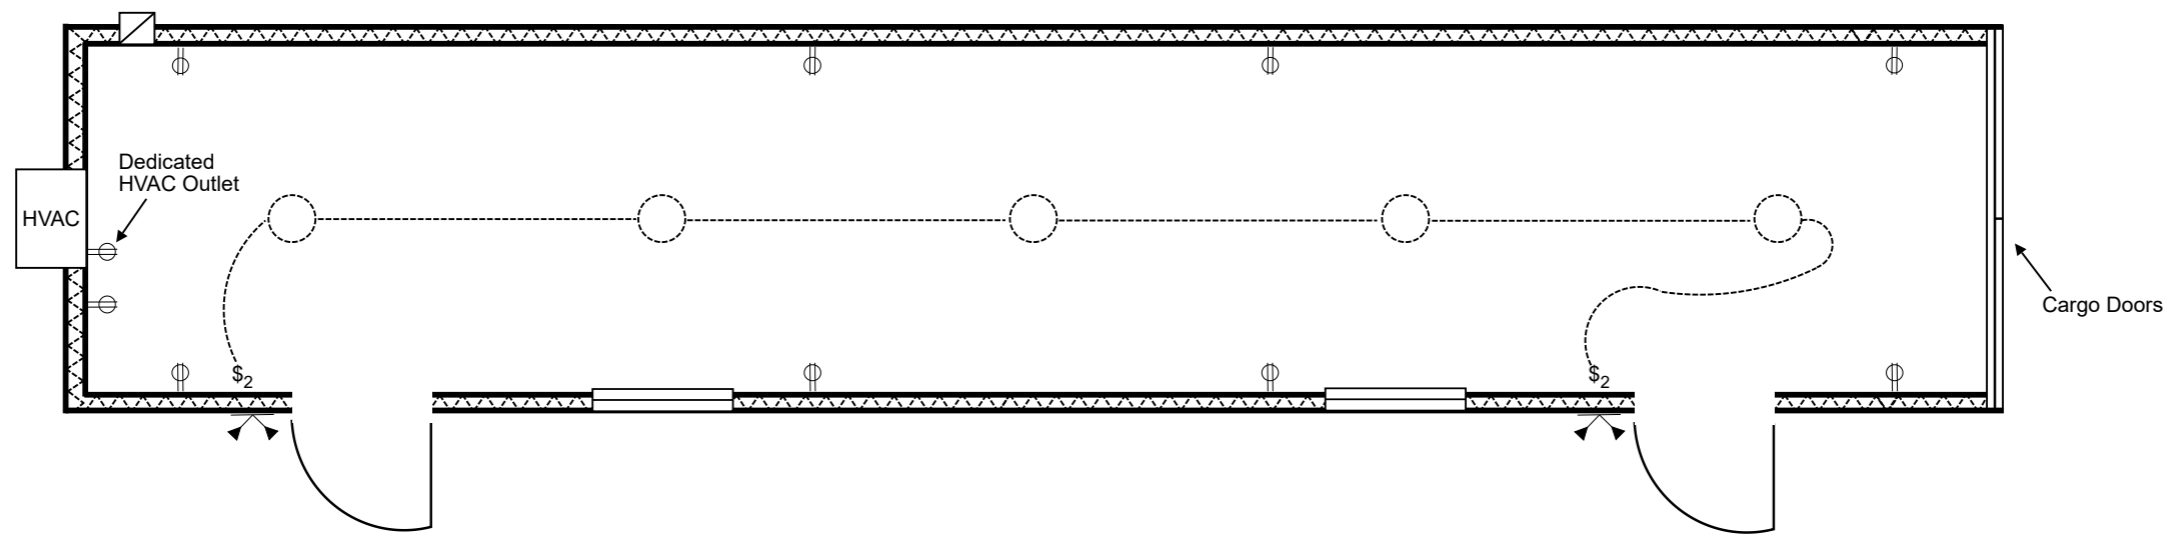

40ft High Cube Portable Container Office
320 SQFT

Price:

Model:
40FTHCFUOF

Project:

Drawn:

Product Name:
40' High Cube Portable Container Office

Scale:
1/4":1'0"

Date:
03/15/2024